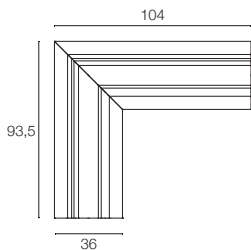

27W LED - 24Vdc

76475.027 __ 2800K (1800lm)
76476.027 __ 4200K (2030lm)

54W LED - 24Vdc

76475.054 __ 2800K (3600lm)
76476.054 __ 4200K (4060lm)

NEPHOS_20R

PROFILO LED CURVA 90°
90° CURVE LED PROFILE

4W LED - 24Vdc