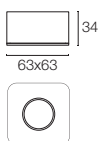

RICO_M

PLAFONIERA QUADRA LED
LED SQUARE CEILING LAMP

8W LED - 230Vac

70130.008.02 Optic 38° 3000K (695lm)

FINISH

.02 Bianco Opaco / Matt White