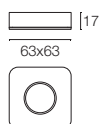

RICO_S

PLAFONIERA QUADRA LED
LED SQUARE CEILING LAMP

4W LED - 230Vac

70130.004.02 Optic 104° 3000K (346lm)

CE IP54